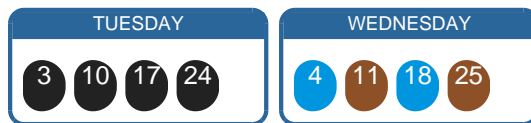

COLLECTION CALENDAR: APR 2026 - MAR 2027

Apr 2026

May 2026

Jun 2026

Jul 2026

Aug 2026

Sep 2026

Oct 2026

Nov 2026

Dec 2026

Jan 2027

Feb 2027

Mar 2027

Please put your bins out before 7am on your collection day.

During bad weather, visit: www.veolia.co.uk/sheffield for details of any collection day changes.

A Red Ring around your collection date signals a change to your usual scheduled date. This is typically due to bank holidays, severe weather conditions or other delays to your scheduled collection day.

Collections over the Christmas & New Year period are subject to change.